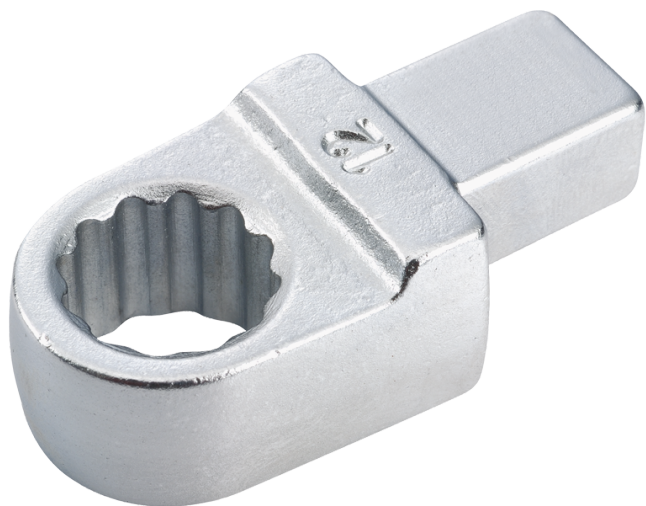

## 345021S

### **S** Embout polygonal en pouces (9 x 12 mm)

■ Finition chromée polie

	Dimension (pouces)	Attachement	Lw (mm)	l (mm)	Poids (g)
34502108S	1/4"	9x12	17.5	40.6	36.9
34502110S	5/16"	9x12	17.5	42.1	39.4
34502112S	3/8"	9x12	17.5	42.8	42
34502114S	7/16"	9x12	17.5	43.8	51.3
34502116S	1/2"	9x12	17.5	45	52.9
34502118S	9/16"	9x12	17.5	46.5	56.2
34502120S	5/8"	9x12	17.5	47	55.3
34502122S	11/16"	9x12	17.5	48.8	63.4
34502124S	3/4"	9x12	17.5	50	68.2
34502126S	13/16"	9x12	17.55	50.75	37
34502128S	7/8"	9x12	18	51.45	37