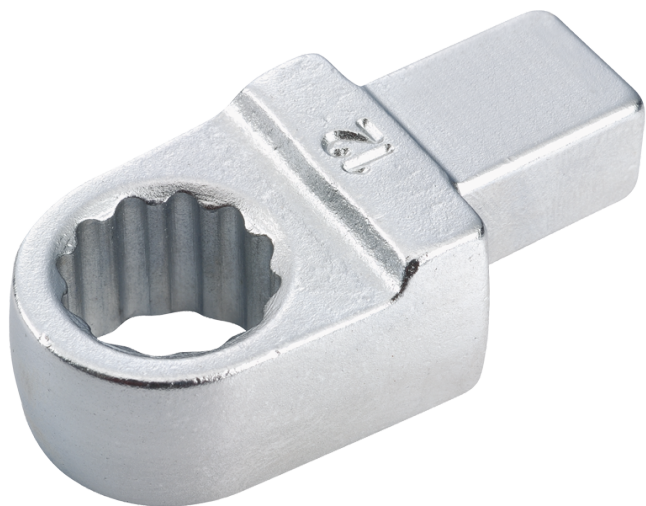

345021S

S Embout polygonal en pouces (9 x 12 mm)

- Finition chromée polie

	Dimension (pouces)	Attachement	Lw (mm)	l (mm)	Poids (g)
34502108S	1/4"	9x12	17.5	40.6	36.9
34502110S	5/16"	9x12	17.5	42.1	39.4
34502112S	3/8"	9x12	17.5	42.8	42
34502114S	7/16"	9x12	17.5	43.8	51.3
34502116S	1/2"	9x12	17.5	45	52.9
34502118S	9/16"	9x12	17.5	46.5	56.2
34502120S	5/8"	9x12	17.5	47	55.3
34502122S	11/16"	9x12	17.5	48.8	63.4
34502124S	3/4"	9x12	17.5	50	68.2
34502126S	13/16"	9x12	17.55	50.75	37
34502128S	7/8"	9x12	18	51.45	37