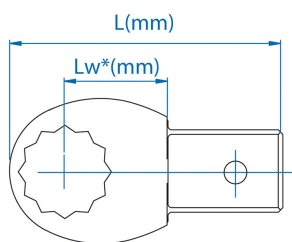

345021S

S Embout polygonal en pouces (9 x 12 mm)

- Finition chromée polie

	Dimension (pouces)	Attachement	Lw (mm)	l (mm)	Poids (g)
34502108S	1/4"	9x12	17.5	40.6	36.9
34502110S	5/16"	9x12	17.5	42.1	39.4
34502112S	3/8"	9x12	17.5	42.8	42
34502114S	7/16"	9x12	17.5	43.8	51.3
34502116S	1/2"	9x12	17.5	45	52.9
34502118S	9/16"	9x12	17.5	46.5	56.2
34502120S	5/8"	9x12	17.5	47	55.3
34502122S	11/16"	9x12	17.5	48.8	63.4
34502124S	3/4"	9x12	17.5	50	68.2
34502126S	13/16"	9x12	17.55	50.75	37
34502128S	7/8"	9x12	18	51.45	37