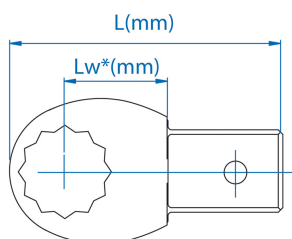

### **S** Embout polygonal en pouces (9 x 12 mm)

■ Finition chromée polie

	Dimension (pouces)	Attachement	Lw (mm)	l (mm)	Poids (g)
34502108S	1/4"	9x12	17.5	40.6	36.9
34502110S	5/16"	9x12	17.5	42.1	39.4
34502112S	3/8"	9x12	17.5	42.8	42
34502114S	7/16"	9x12	17.5	43.8	51.3
34502116S	1/2"	9x12	17.5	45	52.9
34502118S	9/16"	9x12	17.5	46.5	56.2
34502120S	5/8"	9x12	17.5	47	55.3
34502122S	11/16"	9x12	17.5	48.8	63.4
34502124S	3/4"	9x12	17.5	50	68.2
34502126S	13/16"	9x12	17.55	50.75	37
34502128S	7/8"	9x12	18	51.45	37