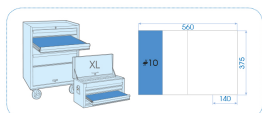

### Plateau EVAWAVE de douilles tournevis 1/2" - 17 pièces

Poids (kg) : 1.81

■ #10 (140 x 375 mm)

		Series	Content
		1/2"	40D0 H6, H8, H10
		1/2"	4066 M8, M9, M10, M12, M14
		1/2"	4023 T20, T25, T27, T30, T40 T45, T50, T55, T60