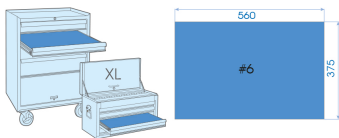

912B6MRE

M Plateau EVAWAVE de clés mixtes longues et légères métriques - 26 pièces

Poids (kg) : 5.9

■ #6 (560 x 375 mm)

Series

Content

1061

6, 7, 8, 9, 10, 11, 12, 13, 14, 15, 16, 17, 18, 19, 20, 21, 22, 23, 24, 25, 26, 27, 28, 29, 30, 32