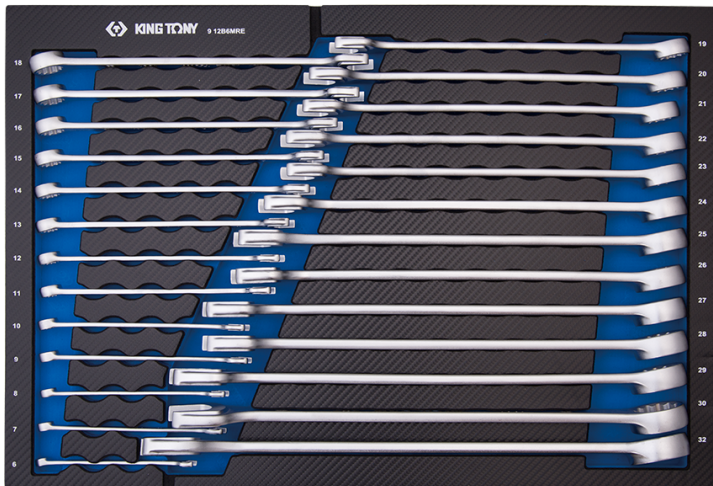

912B6MRE

M Plateau EVAWAVE de clés mixtes longues et légères métriques - 26 pièces

Poids (kg) : 5.9

■ #6 (560 x 375 mm)

Series

Content

1061

6, 7, 8, 9, 10, 11, 12, 13, 14, 15, 16, 17, 18, 19, 20, 21, 22, 23, 24, 25, 26, 27, 28, 29, 30, 32