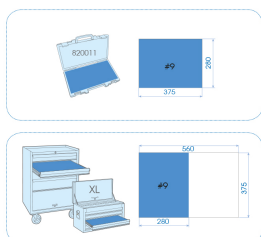

912D16MRE1

M Plateau EVAWAVE de clés mixtes métriques (I-beam) - 16 pièces

Contenant vide : EF1216

Poids (kg) : 3.3

■ #9 (280 x 375 mm)

	Series	Content
	1062	6, 8, 10, 11, 13, 14, 16, 17, 18, 19, 21, 22, 24, 27, 30, 32