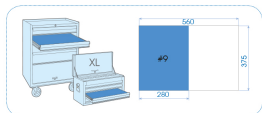

## 912D19MRE1

**M** Plateau EVAWAVE de clés mixtes métriques (I-beam) - 19 pièces

Contenant vide : EF1219

Poids (kg) : 2.5

- #9 (280 x 375 mm)

Series

Content

1062

6, 7, 8, 9, 10, 11, 12, 13, 14, 15, 16, 17, 18, 19, 20, 21, 22, 23, 24