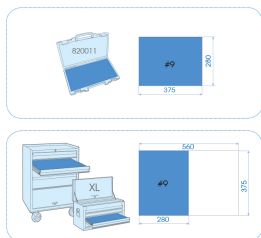

## 912D19MRE1

**M** Plateau EVAWAVE de clés mixtes métriques (I-beam) - 19 pièces

Contenant vide : EF1219

Poids (kg) : 2.5

■ #9 (280 x 375 mm)

Series

Content

1062

6, 7, 8, 9, 10, 11, 12, 13, 14, 15, 16, 17, 18, 19, 20, 21, 22, 23, 24