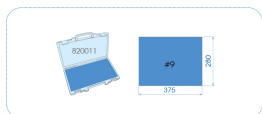

## 912D19MRE1

**M** Plateau EVAWAVE de clés mixtes métriques (I-beam) - 19 pièces

Contenant vide : EF1219

Poids (kg) : 2.5

- #9 (280 x 375 mm)

Series

Content

1062

6, 7, 8, 9, 10, 11, 12, 13, 14, 15, 16, 17, 18, 19, 20, 21, 22, 23, 24