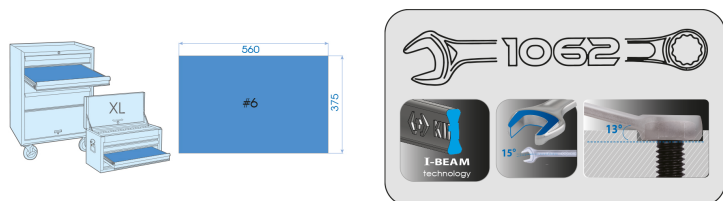

912D26MRE

M Plateau EVAWAVE de clés mixtes métriques (I-beam) - 26 pièces

Contenant vide : EF1226
Poids (kg) : 5.9

■ #6 (560 x 375 mm)

	Series	Content
	1062	6, 7, 8, 9, 10, 11, 12, 13, 14, 15, 16, 17, 18, 19, 20, 21, 22, 23, 24, 25, 26, 27, 28, 29, 30, 32