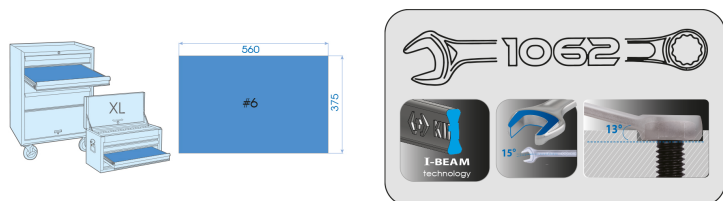

## 912D26MRE

**M** Plateau EVAWAVE de clés mixtes métriques (I-beam) - 26 pièces

Contenant vide : EF1226  
Poids (kg) : 5.9

■ #6 (560 x 375 mm)

	Series	Content
	1062	6, 7, 8, 9, 10, 11, 12, 13, 14, 15, 16, 17, 18, 19, 20, 21, 22, 23, 24, 25, 26, 27, 28, 29, 30, 32