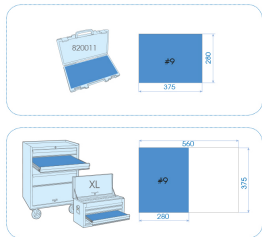

94419MPE

M Plateau EVAWAVE de douilles à chocs 1/2" - 19 pièces

Poids (kg) : 5.6

■ #9 (280 x 375 mm)

Series

Content

1/2"

4435M

10, 11, 12, 13, 14, 15, 16, 17, 18, 19, 21,
22, 24, 27, 30, 32, 33, 34, 36