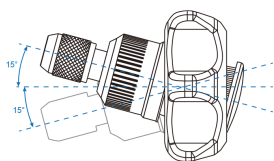

1048MR

Coffret d'embouts avec cliquet paume de main - 49 pièces

Poids (kg) : 0.53

Dimensions L x l x h (mm) : 150 x 102 x 46

■ Coffret en plastique

	Series	Content
	2746	
	 1/4"	1025P PH1 x 2, PH2 x 2(ø6mm), PH3, PH2(ø4.7mm)
	 1/4"	1025S 3.0 x 0.5, 4.0 x 0.5, 5.0 x 0.8, 6.0 x 1.0
	 1/4"	1025Z PZ2 x 2
	 1/4"	1025T T10, T15, T20 x 2, T25, T27, T30, T40
	 1/4"	1025H H3, H4, H5, H6
	 1/4"	1025U T10H, T15H, T20H x 2, T25H, T27H, T30H, T40H
	 1/4"	7150H H3, H4, H5, H6, H7, H8

		 1/4"	7150S	4.0 x 0.8, 6.0 x 1.0
		 1/4"	7100P	PH2 x 2
		 1/4"	7100T	T15, T20, T25
		 1/4"	7100Z	PZ2
		 1/4"	753	75363
		 1/4"	750	75075