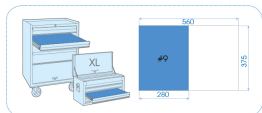

94221MRV

M Plateau EVAWAVE de douilles longues 1/2" métriques - 21 pièces

Poids (kg) : 3.92

■ #9 (280 x 375 mm)

Series

Content

4230M

8, 9, 10, 11, 12, 13, 14, 15, 16, 17, 18, 19,
21, 22, 24, 27, 30, 32, 33, 34, 36