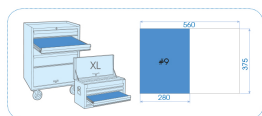

## 912D20MRE

**M** Plateau EVAWAVE de clés mixtes métriques (I-beam) - 20 pièces

■ #9 (280 x 375 mm)

Series

Content

1062

6, 7, 8, 9, 10, 11, 12, 13, 14, 15, 16, 17, 18, 19, 21, 22, 24, 27, 30, 32