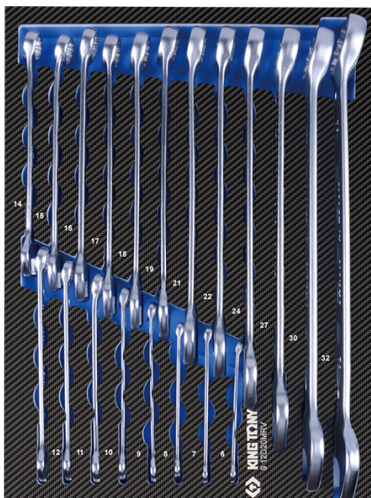

## 912D20MRE

**M** Plateau EVAWAVE de clés mixtes métriques (I-beam) - 20 pièces

■ #9 (280 x 375 mm)

Series

Content

1062

6, 7, 8, 9, 10, 11, 12, 13, 14, 15, 16, 17, 18, 19, 21, 22, 24, 27, 30, 32