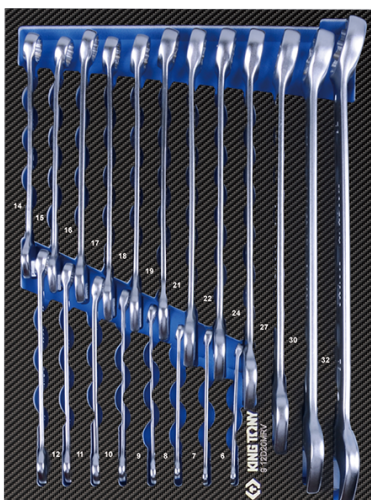

## 912D20MRE

**M** Plateau EVAWAVE de clés mixtes métriques (I-beam) - 20 pièces

■ #9 (280 x 375 mm)

Series

Content

1062

6, 7, 8, 9, 10, 11, 12, 13, 14, 15, 16, 17, 18, 19, 21, 22, 24, 27, 30, 32