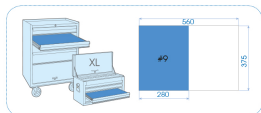

## 912D20MRE

**M** Plateau EVAWAVE de clés mixtes métriques (I-beam) - 20 pièces

■ #9 (280 x 375 mm)

Series

Content

1062

6, 7, 8, 9, 10, 11, 12, 13, 14, 15, 16, 17, 18, 19, 21, 22, 24, 27, 30, 32