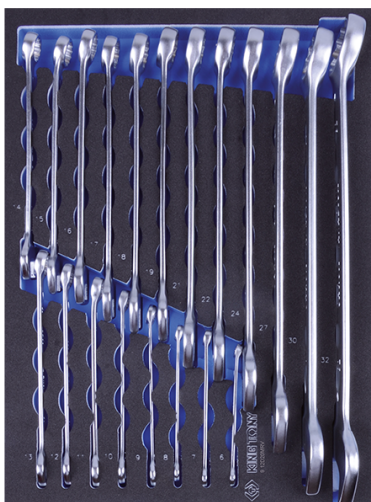

912D20MRV

M Plateau EVAWAVE de clés mixtes métriques (I-beam) - 20 pièces

Poids (kg) : 3.49

■ #9 (280 x 375 mm)

	Series	Content
	1062	6, 7, 8, 9, 10, 11, 12, 13, 14, 15, 16, 17, 18, 19, 21, 22, 24, 27, 30, 32