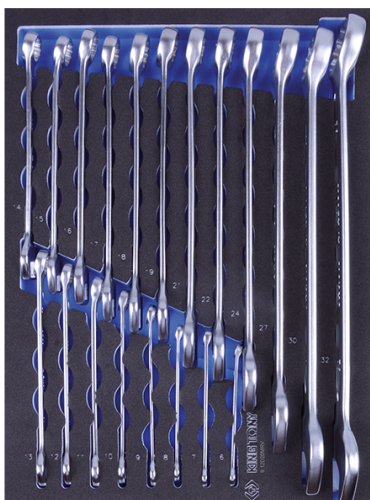

912D20MRV

M Plateau EVAWAVE de clés mixtes métriques (I-beam) - 20 pièces

Poids (kg) : 3.49

■ #9 (280 x 375 mm)

Series

Content

1062

6, 7, 8, 9, 10, 11, 12, 13, 14, 15, 16, 17, 18, 19, 21, 22, 24, 27, 30, 32