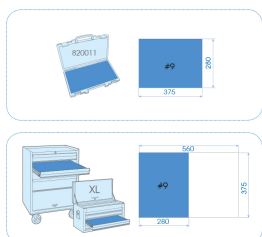

912D20MRV

M Plateau EVAWAVE de clés mixtes métriques (I-beam) - 20 pièces

Poids (kg) : 3.49

■ #9 (280 x 375 mm)

Series

Content

1062

6, 7, 8, 9, 10, 11, 12, 13, 14, 15, 16, 17, 18, 19, 21, 22, 24, 27, 30, 32