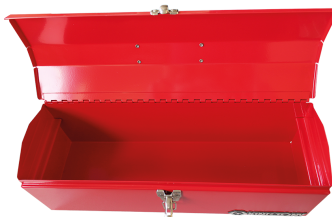

87A03AUS

Metal Tool Box - 1 compartment with tray (BASIC Series)

- Top hole for locking
- Removable tray
- Frontal opening

	Length (mm)	Compartment size W x D x H (mm)	Depth (mm)	Height (mm)	Color	Weight (kg)
87A03AUS	484	142x90x440	162	165	red	2.2