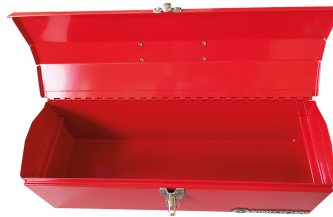

### Metal Tool Box - 1 compartment with tray (BASIC Series)

- Top hole for locking
- Removable tray
- Frontal opening

	Length (mm)	Compartment size W x D x H (mm)	Depth (mm)	Height (mm)	Color	Weight (kg)
87A03AUS	484	142x90x440	162	165	red	2.2