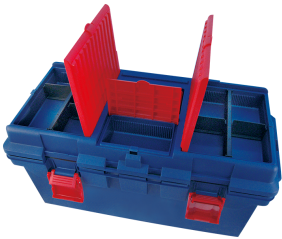

87404

Plastic tool box

- 3 compartments for screws in the tool box lid
- Removable tray with spaces for screws
- Top hole for locking
- Polypropylene material
- Frontal opening
- Large Format

|  | Length (mm) | Depth (mm) | Height (mm) | Weight (kg) |
|---|-------------|------------|-------------|-------------|
| 87404 | 560 | 270 | 278 | 2,4 |