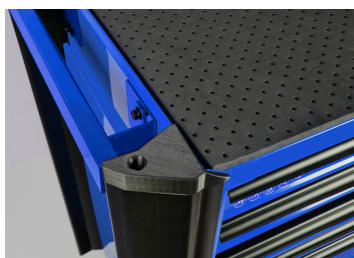

876347BB

Blue BUMPER trolley - 7 drawers

- 2 transport handles (1 on each side)
- Delivered with 1 side storage tray
- Drawer load capacity : 25kg (small) and 30kg (large)
- BUMPER protection on all 4 corners of the trolley to protect vehicles from damage and scratches during maintenance
- Supports 360kg
- Trolley made with 1.2mm thick sheet metal base and top
- Monobloc body and 1mm thick drawers
- Key central locking
- Drawers open 100%
- Reinforced drawers on ball bearing slides
- 4 wheels (127 x 50 mm) on ball bearings, including 2 guide wheels with brakes