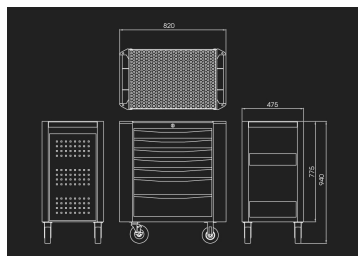

### Blue BUMPER trolley - 7 drawers

- 2 transport handles (1 on each side)
- Delivered with 1 side storage tray
- Drawer load capacity : 25kg (small) and 30kg (large)
- BUMPER protection on all 4 corners of the trolley to protect vehicles from damage and scratches during maintenance
- Supports 360kg
- Trolley made with 1.2mm thick sheet metal base and top
- Monobloc body and 1mm thick drawers
- Key central locking
- Drawers open 100%
- Reinforced drawers on ball bearing slides
- 4 wheels (127 x 50 mm) on ball bearings, including 2 guide wheels with brakes

	Drawer Size W x D x H (mm)	Total size excluding wheels W x D x H (mm)	Total size including wheels W x D x H (mm)	Base and top metal sheets thickness (mm)	Body metal sheet thickness (mm)	Drawers metal sheet thickness (mm)	Weight (kg)
876347BB	576x380x75 (5) 576x380x154 (2)	820x475x775	820x475x940	1.2	1	1	66.14