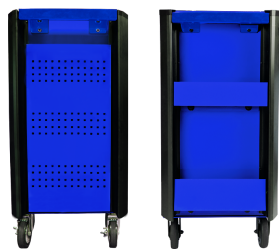

## 876347BB

### Blue BUMPER trolley - 7 drawers

- 2 transport handles (1 on each side)
- Delivered with 1 side storage tray
- Drawer load capacity : 25kg (small) and 30kg (large)
- BUMPER protection on all 4 corners of the trolley to protect vehicles from damage and scratches during maintenance
- Supports 360kg
- Trolley made with 1.2mm thick sheet metal base and top
- Monobloc body and 1mm thick drawers
- Key central locking
- Drawers open 100%
- Reinforced drawers on ball bearing slides
- 4 wheels (127 x 50 mm) on ball bearings, including 2 guide wheels with brakes