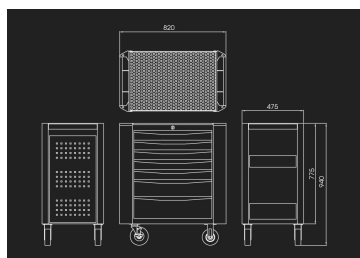

876347BB

Blue BUMPER trolley - 7 drawers

- 2 transport handles (1 on each side)
- Delivered with 1 side storage tray
- Drawer load capacity : 25kg (small) and 30kg (large)
- BUMPER protection on all 4 corners of the trolley to protect vehicles from damage and scratches during maintenance
- Supports 360kg
- Trolley made with 1.2mm thick sheet metal base and top
- Monobloc body and 1mm thick drawers
- Key central locking
- Drawers open 100%
- Reinforced drawers on ball bearing slides
- 4 wheels (127 x 50 mm) on ball bearings, including 2 guide wheels with brakes

	Drawer Size W x D x H (mm)	Total size excluding wheels W x D x H (mm)	Total size including wheels W x D x H (mm)	Base and top metal sheets thickness (mm)	Body metal sheet thickness (mm)	Drawers metal sheet thickness (mm)	Weight (kg)
876347BB	576x380x75 (5) 576x380x154 (2)	820x475x775	820x475x940	1.2	1	1	66.14