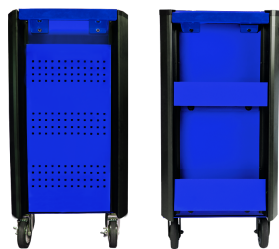

876347BB

Blue BUMPER trolley - 7 drawers

- 2 transport handles (1 on each side)
- Delivered with 1 side storage tray
- Drawer load capacity : 25kg (small) and 30kg (large)
- BUMPER protection on all 4 corners of the trolley to protect vehicles from damage and scratches during maintenance
- Supports 360kg
- Trolley made with 1.2mm thick sheet metal base and top
- Monobloc body and 1mm thick drawers
- Key central locking
- Drawers open 100%
- Reinforced drawers on ball bearing slides
- 4 wheels (127 x 50 mm) on ball bearings, including 2 guide wheels with brakes

	Drawer Size W x D x H (mm)	Total size excluding wheels W x D x H (mm)	Total size including wheels W x D x H (mm)	Base and top metal sheets thickness (mm)	Body metal sheet thickness (mm)	Drawers metal sheet thickness (mm)	Weight (kg)
876347BB	576x380x75 (5) 576x380x154 (2)	820x475x775	820x475x940	1.2	1	1	66.14