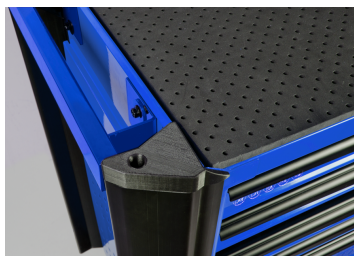

### Blue BUMPER trolley - 7 drawers

- 2 transport handles (1 on each side)
- Delivered with 1 side storage tray
- Drawer load capacity : 25kg (small) and 30kg (large)
- BUMPER protection on all 4 corners of the trolley to protect vehicles from damage and scratches during maintenance
- Supports 360kg
- Trolley made with 1.2mm thick sheet metal base and top
- Monobloc body and 1mm thick drawers
- Key central locking
- Drawers open 100%
- Reinforced drawers on ball bearing slides
- 4 wheels (127 x 50 mm) on ball bearings, including 2 guide wheels with brakes