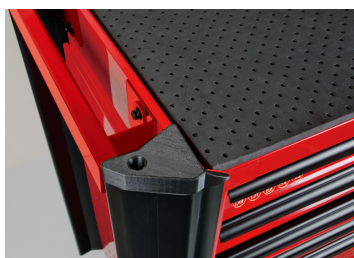

876347B

Red BUMPER trolley - 7 drawers

- 2 transport handles (1 on each side)
- Delivered with 1 side storage tray
- Drawer load capacity : 25kg (small) and 30kg (large)
- BUMPER protection on all 4 corners of the trolley to protect vehicles from damage and scratches during maintenance
- Supports 360kg
- Trolley made with 1.2mm thick sheet metal base and top
- Monobloc body and 1mm thick drawers
- Key central locking
- Drawers open 100%
- Reinforced drawers on ball bearing slides
- 4 wheels (127 x 50 mm) on ball bearings, including 2 guide wheels with brakes