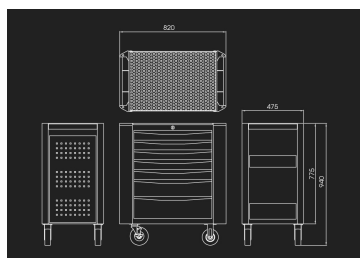

876347B

Red BUMPER trolley - 7 drawers

- 2 transport handles (1 on each side)
- Delivered with 1 side storage tray
- Drawer load capacity : 25kg (small) and 30kg (large)
- BUMPER protection on all 4 corners of the trolley to protect vehicles from damage and scratches during maintenance
- Supports 360kg
- Trolley made with 1.2mm thick sheet metal base and top
- Monobloc body and 1mm thick drawers
- Key central locking
- Drawers open 100%
- Reinforced drawers on ball bearing slides
- 4 wheels (127 x 50 mm) on ball bearings, including 2 guide wheels with brakes

	Drawer Size W x D x H (mm)	Total size excluding wheels W x D x H (mm)	Total size including wheels W x D x H (mm)	Base and top metal sheets thickness (mm)	Body metal sheet thickness (mm)	Drawers metal sheet thickness (mm)	Weight (kg)
876347B	576x380x75 (5) 576x380x154 (2)	820x475x775	820x475x940	1.2	1	1	66.14