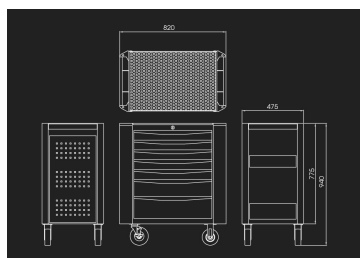

876347BG

Grey BUMPER trolley - 7 drawers

- 2 transport handles (1 on each side)
- Delivered with 1 side storage tray
- Drawer load capacity : 25kg (small) and 30kg (large)
- BUMPER protection on all 4 corners of the trolley to protect vehicles from damage and scratches during maintenance
- Supports 360kg
- Trolley made with 1.2mm thick sheet metal base and top
- Monobloc body and 1mm thick drawers
- Key central locking
- Drawers open 100%
- Reinforced drawers on ball bearing slides
- 4 wheels (127 x 50 mm) on ball bearings, including 2 guide wheels with brakes

	Drawer Size W x D x H (mm)	Total size excluding wheels W x D x H (mm)	Total size including wheels W x D x H (mm)	Base and top metal sheets thickness (mm)	Body metal sheet thickness (mm)	Drawers metal sheet thickness (mm)	Weight (kg)
876347BG	576x380x75 (5) 576x380x154 (2)	820x475x775	820x475x940	1.2	1	1	66.14