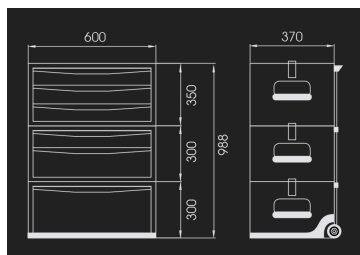

874516BA

Modular Trolley- 6 drawers

- Movement: two wheels with an 80 kg load weight, joined by a retractable side handle
- The chests lock together with 2 metal clips, to make a single unit
- Each chest can be used separately

	Drawer Size W x D x H (mm)	Total size including wheels W x D x H (mm)	Body metal sheet thickness (mm)	Drawers metal sheet thickness (mm)	Weight (kg)
874516BA	539 x 325.5 x 90 (4)	LxPxH : 600x369x988	0.7	0.5	43.2