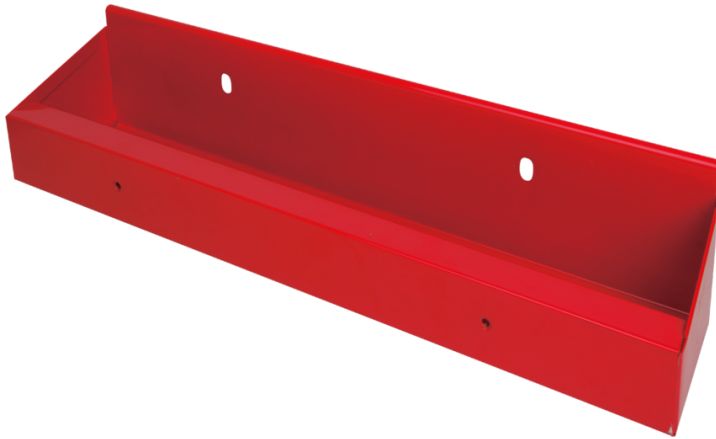

### Side tray (PRO, STRENGTH, STRENGTH RFS Series)

- Compatible with PRO Series, STRENGTH Series, STRENGTH RFS Series tool trolleys
- Compatible with magnetic tool holder 8743233
- 8 screwdriver slots

	Length (mm)	Depth (mm)	Height (mm)	Weight (kg)
8743232	458	120	103	1.2