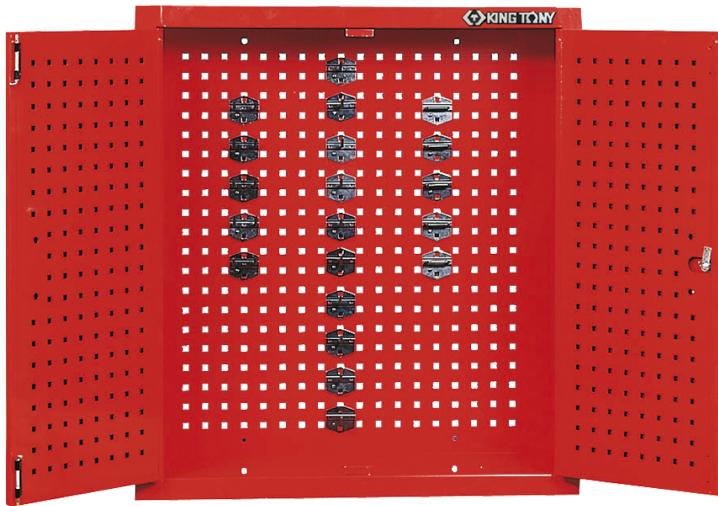

87201

Workshop wall cabinet

- 180° door opening
- Possible to block the left door shut (leaving 1 door open)
- Central locking system
- Delivered with 20 hooks

	Length (mm)	Depth (mm)	Height (mm)	Weight (kg)
87201	820	250	900	24