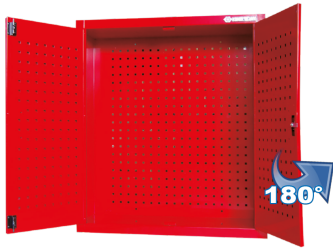

87201

Workshop wall cabinet

- 180° door opening
- Possible to block the left door shut (leaving 1 door open)
- Central locking system
- Delivered with 20 hooks

	Length (mm)	Depth (mm)	Height (mm)	Weight (kg)
87201	820	250	900	24