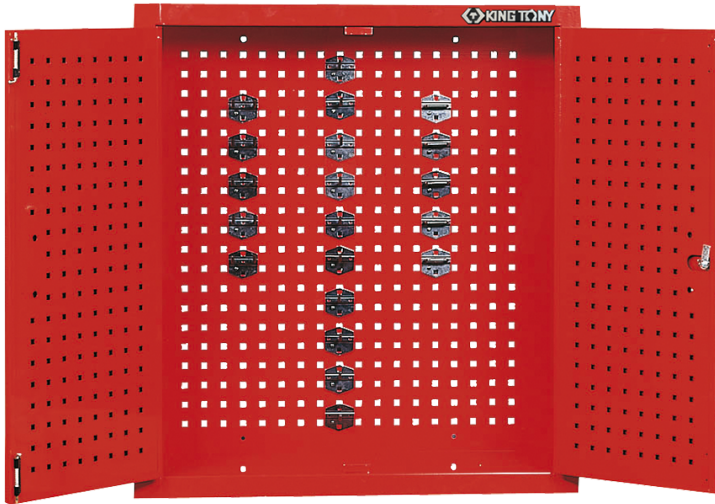

87201

Workshop wall cabinet

- 180° door opening
- Possible to block the left door shut (leaving 1 door open)
- Central locking system
- Delivered with 20 hooks

	Length (mm)	Depth (mm)	Height (mm)	Weight (kg)
87201	820	250	900	24