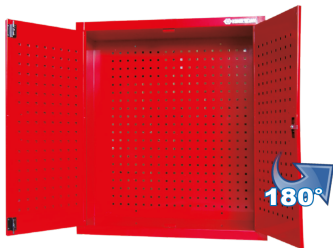

87201

Workshop wall cabinet

- 180° door opening
- Possible to block the left door shut (leaving 1 door open)
- Central locking system
- Delivered with 20 hooks

	Length (mm)	Depth (mm)	Height (mm)	Weight (kg)
87201	820	250	900	24