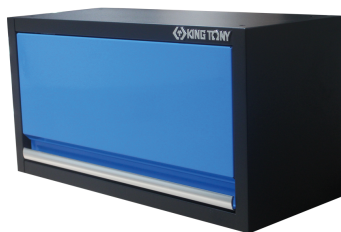

## 87D1101AKB

### Overhead cupboard

- Upward opening with jacks
- Blue front, glossy finish
- Black cabinet, matte finish

87D1101AKB

Dimensions W x D x H (mm)

680 x 280 x 350

Color

Black/Blue