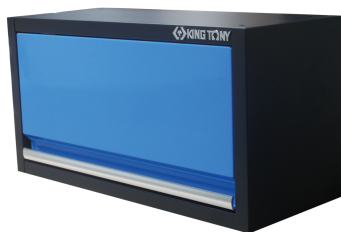

## 87D11AKBA

### Overhead cupboard

- Upward opening with jacks
- Blue front, glossy finish
- Black cabinet, matte finish

87D11AKBA

Dimensions W x D x H (mm)

680 x 280 x 350

Color

Black/Blue