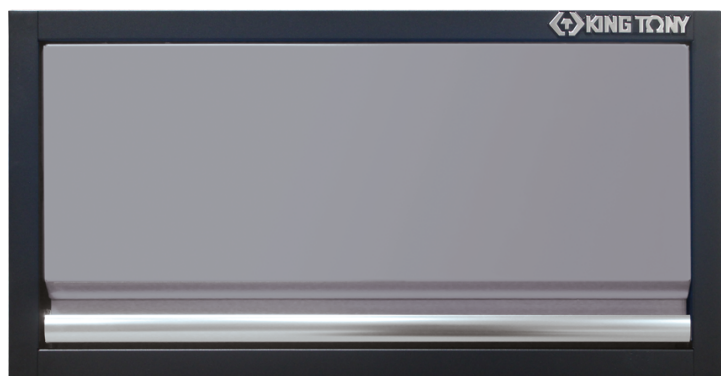

87D11AKGA

Overhead cupboard

- Upward opening with jacks
- Grey front, glossy finish
- Black cabinet, matte finish

87D11AKGA

Dimensions W x D x H (mm)

680 x 280 x 350

Color

Black/Grey