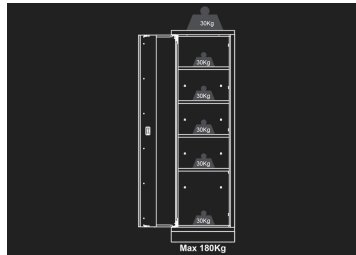

87D1102AKB

Workshop cupboard, 1 door

- Reversible door
- Delivered with 4 shelves
- Central locking
- Blue front, gloss finish
- Black casing, matte finish

Dimensions W x D x H (mm)

Color

87D1102AKB

600 x 460 x 2000