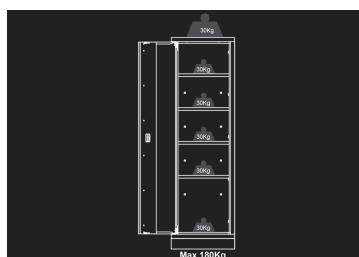

87D1102AKB

Workshop cupboard, 1 door

- Reversible door
- Delivered with 4 shelves
- Central locking
- Blue front, gloss finish
- Black casing, matte finish

Dimensions W x D x H (mm)

Color

87D1102AKB

600 x 460 x 2000