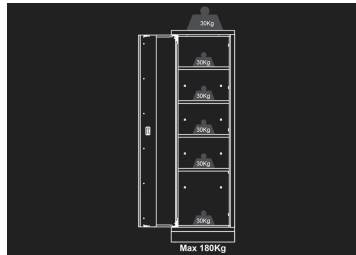

### Workshop cupboard, 1 door

- Reversible door
- Delivered with 4 shelves
- Central locking
- Blue front, gloss finish
- Black casing, matte finish

Dimensions W x D x H (mm)

Color

87D11AKBB

600 x 460 x 2000