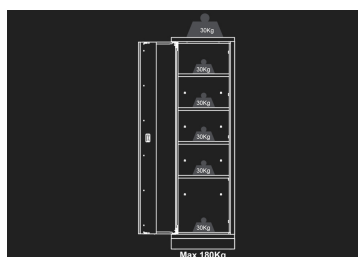

87D11AKGB

Workshop cupboard, 1 door

- Reversible door
- Delivered with 4 shelves
- Central locking
- Grey front, gloss finish
- Black casing, matte finish

Dimensions W x D x H (mm)

Color

87D11AKGB

600 x 460 x 2000