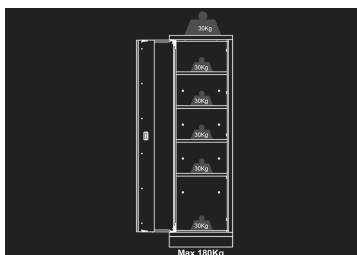

87D1102AKG

Workshop cupboard, 1 door

- Reversible door
- Delivered with 4 shelves
- Central locking
- Grey front, gloss finish
- Black casing, matte finish

Dimensions W x D x H (mm)

Color

87D1102AKG

600 x 460 x 2000