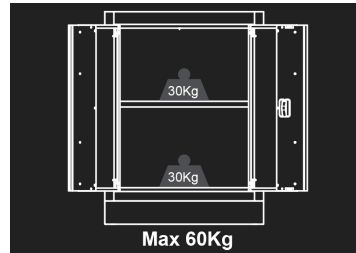

87D1103AKB

Floor unit with 2 doors

- Delivered with 1 shelf
- Central locking
- Blue front, gloss finish
- Black casing, matte finish
- Work surface sold separately.

87D1103AKB

Dimensions W x D x H (mm)

680 x 460 x 910