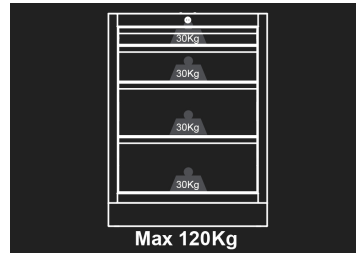

87D1104AKB

Floor unit 4 drawers

- Central locking
- Drawers on ball bearing slides
- Drawers are compatible with all King Tony EVAWAVE trays
- Blue front, gloss finish
- Black casing, matte finish
- Work surface sold separately.

Dimensions W x D x H (mm)

Drawer Size W x D x H (mm)

Color

87D1104AKB

680 x 460 x 910

570 x 55 x 400 (1) 570 x 135
x 400 (1) 570 x 215 x 400 (2)

Black/Blue