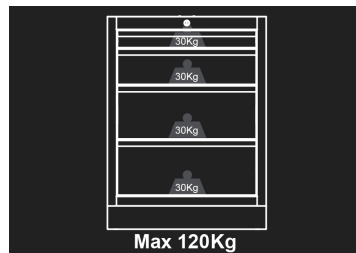

### Floor unit 4 drawers

- Central locking
- Drawers on ball bearing slides
- Drawers are compatible with all King Tony EVAWAVE trays
- Blue front, gloss finish
- Black casing, matte finish
- Work surface sold separately.

Dimensions W x D x H (mm)

Drawer Size W x D x H (mm)

Color

87D11AKBD

680 x 460 x 910

570 x 55 x 400 (1) 570 x 135  
x 400 (1) 570 x 215 x 400 (2)

Black/Blue