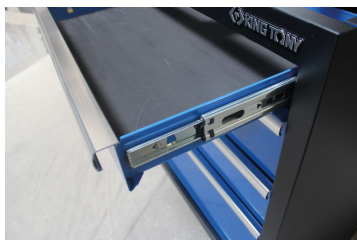

### Floor unit 4 drawers

- Central locking
- Drawers on ball bearing slides
- Drawers are compatible with all King Tony EVAWAVE trays
- Blue front, gloss finish
- Black casing, matte finish
- Work surface sold separately.