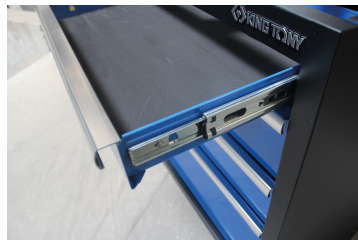

87D1104AKB

Floor unit 4 drawers

- Central locking
- Drawers on ball bearing slides
- Drawers are compatible with all King Tony EVAWAVE trays
- Blue front, gloss finish
- Black casing, matte finish
- Work surface sold separately.

Dimensions W x D x H (mm)

Drawer Size W x D x H (mm)

Color

87D1104AKB

680 x 460 x 910

570 x 55 x 400 (1) 570 x 135
x 400 (1) 570 x 215 x 400 (2)

Black/Blue