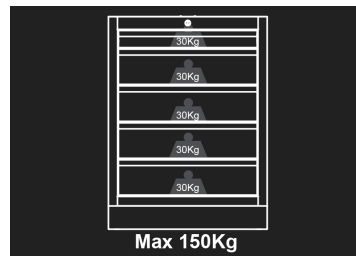

87D1105AKB

Floor unit 5 drawers

- Central locking
- Drawers on ball bearing slides
- Drawers are compatible with all King Tony EVAWAVE trays
- Work surface sold separately.

Dimensions W x D x H (mm)

Drawer Size W x D x H (mm)

Color

87D1105AKB

680 x 460 x 910

570 x 55 x 400 (1) 570 x 135
x 400 (4)

Black/Blue