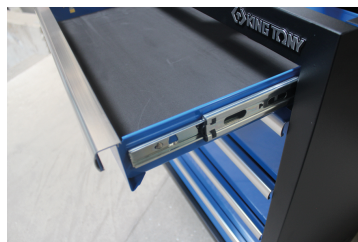

87D1105AKB

Floor unit 5 drawers

- Central locking
- Drawers on ball bearing slides
- Drawers are compatible with all King Tony EVAWAVE trays
- Work surface sold separately.

Dimensions W x D x H (mm)

Drawer Size W x D x H (mm)

Color

87D1105AKB

680 x 460 x 910

570 x 55 x 400 (1) 570 x 135
x 400 (4)

Black/Blue