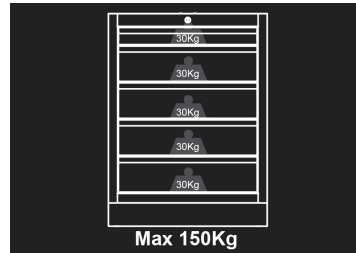

### Floor unit 5 drawers

- Central locking
- Drawers on ball bearing slides
- Drawers are compatible with all King Tony EVAWAVE trays
- Work surface sold separately.

Dimensions W x D x H (mm)

Drawer Size W x D x H (mm)

Color

87D11AKBE

680 x 460 x 910

570 x 55 x 400 (1) 570 x 135  
x 400 (4)

Black/Blue