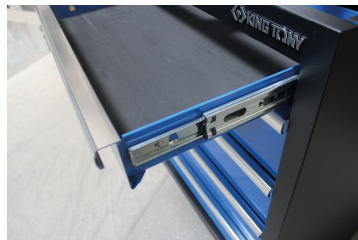

### Floor unit 5 drawers

- Central locking
- Drawers on ball bearing slides
- Drawers are compatible with all King Tony EVAWAVE trays
- Work surface sold separately.

Dimensions W x D x H (mm)

Drawer Size W x D x H (mm)

Color

87D11AKBE

680 x 460 x 910

570 x 55 x 400 (1) 570 x 135  
x 400 (4)

Black/Blue