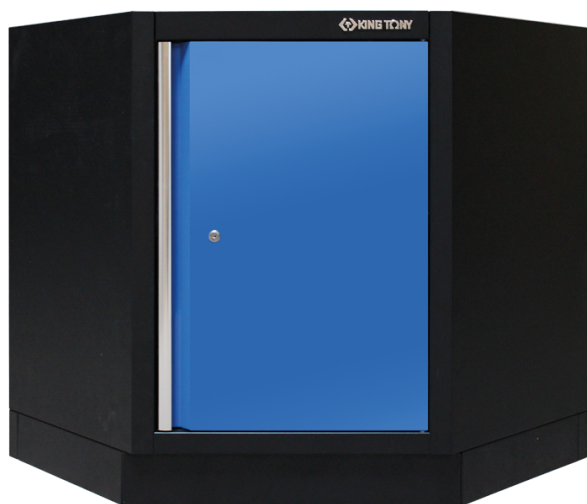

87D1113AKB

Corner base unit - 1 door

- Royal blue front, gloss finish
- Black compartment, matte finish
- Delivered with 1 shelf
- Lockable
- When mounting with perforated panels, use 2 half-size mounts (87D11071AKB) for the corner
- Work surface sold separately.

Dimensions W x D x H (mm)

Color

87D1113AKB

865 x 865 x 910

Black / blue