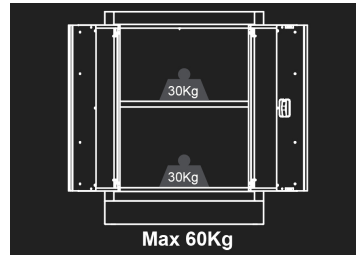

87D1103AKG

Floor unit with 2 doors

- Delivered with 1 shelf
- Central locking
- Grey front, gloss finish
- Black casing, matte finish
- Work surface sold separately.

Dimensions W x D x H (mm)

Color

87D1103AKG

680 x 460 x 910

Black/Grey