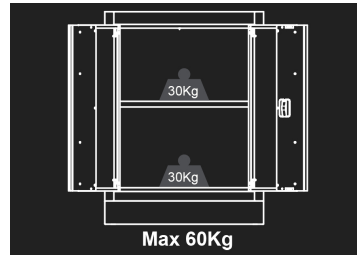

### Floor unit with 2 doors

- Delivered with 1 shelf
- Central locking
- Grey front, gloss finish
- Black casing, matte finish
- Work surface sold separately.

Dimensions W x D x H (mm)

Color

87D11AKGC

680 x 460 x 910