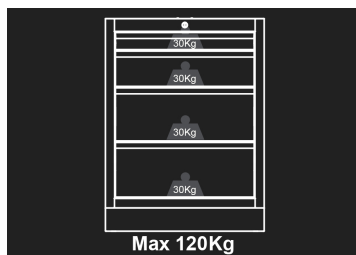

87D1104AKG

Floor unit 4 drawers

- Central locking
- Drawers on ball bearing slides
- Drawers are compatible with all King Tony EVAWAVE trays
- Grey front, gloss finish
- Black casing, matte finish
- Work surface sold separately.

Dimensions W x D x H (mm)

Drawer Size W x D x H (mm)

Color

87D1104AKG

680 x 460 x 910

570 x 55 x 400 (1) 570 x 135
x 400 (1) 570 x 215 x 400 (2)

Black/Grey