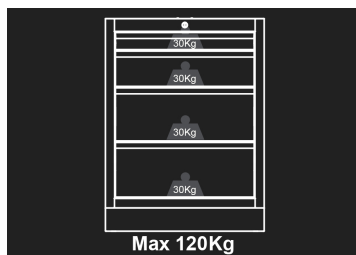

87D11AKGD

Floor unit 4 drawers

- Central locking
- Drawers on ball bearing slides
- Drawers are compatible with all King Tony EVAWAVE trays
- Grey front, gloss finish
- Black casing, matte finish
- Work surface sold separately.

Dimensions W x D x H (mm)

Drawer Size W x D x H (mm)

Color

87D11AKGD

680 x 460 x 910

570 x 55 x 400 (1) 570 x 135
x 400 (1) 570 x 215 x 400 (2)

Black/Grey