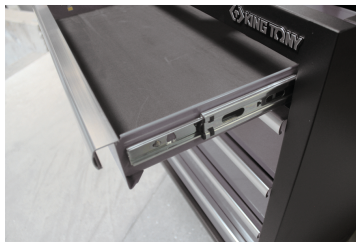

87D11AKGE

Floor unit 5 drawers

- Central locking
- Drawers on ball bearing slides
- Drawers are compatible with all King Tony EVAWAVE trays
- Grey front, gloss finish
- Black casing, matte finish
- Work surface sold separately.

Dimensions W x D x H (mm)

Drawer Size W x D x H (mm)

Color

87D11AKGE

680 x 460 x 910

570 x 55 x 400 (1) 570 x 135
x 400 (4)

Black/Grey