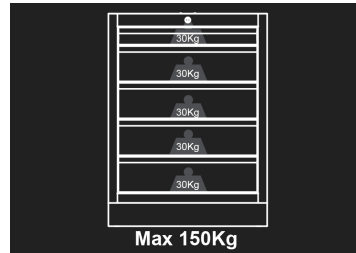

87D1105AKG

Floor unit 5 drawers

- Central locking
- Drawers on ball bearing slides
- Drawers are compatible with all King Tony EVAWAVE trays
- Grey front, gloss finish
- Black casing, matte finish
- Work surface sold separately.

Dimensions W x D x H (mm)

Drawer Size W x D x H (mm)

Color

87D1105AKG

680 x 460 x 910

570 x 55 x 400 (1) 570 x 135
x 400 (4)

Black/Grey