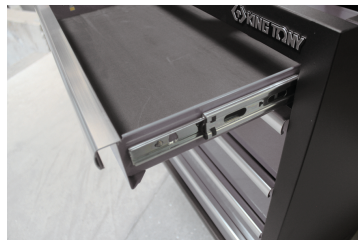

87D1105AKG

Floor unit 5 drawers

- Central locking
- Drawers on ball bearing slides
- Drawers are compatible with all King Tony EVAWAVE trays
- Grey front, gloss finish
- Black casing, matte finish
- Work surface sold separately.

Dimensions W x D x H (mm)

Drawer Size W x D x H (mm)

Color

87D1105AKG

680 x 460 x 910

570 x 55 x 400 (1) 570 x 135
x 400 (4)

Black/Grey