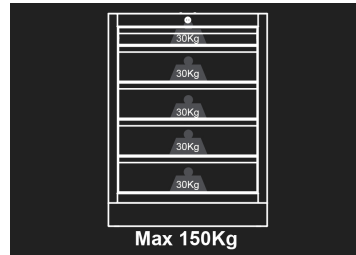

87D11AKGE

Floor unit 5 drawers

- Central locking
- Drawers on ball bearing slides
- Drawers are compatible with all King Tony EVAWAVE trays
- Grey front, gloss finish
- Black casing, matte finish
- Work surface sold separately.

Dimensions W x D x H (mm)

Drawer Size W x D x H (mm)

Color

87D11AKGE

680 x 460 x 910

570 x 55 x 400 (1) 570 x 135
x 400 (4)

Black/Grey