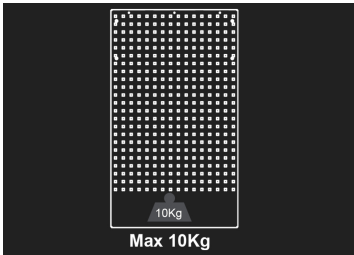

87D11AKBF

Perforated panel

- Blue front, gloss finish

	Dimensions W x D x H (mm)	Color	Weight (kg)
87D11AKBF	615 x 25 x 1052	Blue	5.3