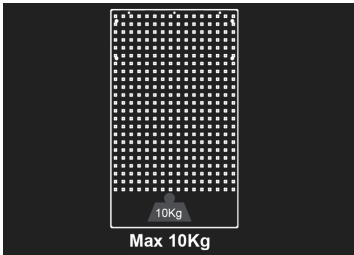

## 87D1106AKB

### Perforated panel

- Blue front, gloss finish

	Dimensions W x D x H (mm)	Color	Weight (kg)
87D1106AKB	615 x 25 x 1052	Blue	5.3