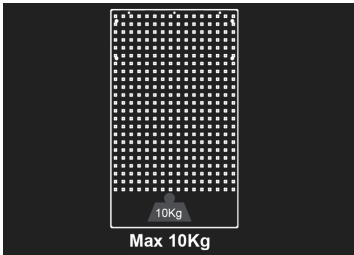

87D1106AKG

Perforated panel

- Grey front, gloss finish

	Dimensions W x D x H (mm)	Color	Weight (kg)
87D1106AKG	615 x 25 x 1052	Grey	5.3