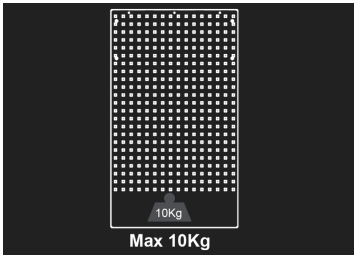

## 87D11AKGF

### Perforated panel

- Grey front, gloss finish

	Dimensions W x D x H (mm)	Color	Weight (kg)
87D11AKGF	615 x 25 x 1052	Grey	5.3