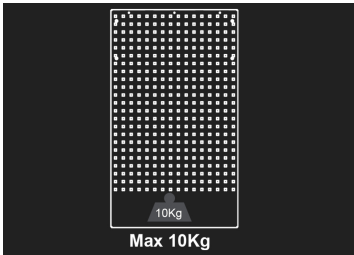

## 87D1116AKB

### Perforated panel

- For 1 corner base unit
- Blue front, gloss finish

	Dimensions W x D x H (mm)	Color	Weight (kg)
87D1116AKB	798 x 24 x 1052	Blue	6.9