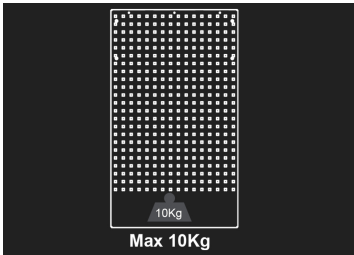

87D1116AKB

Perforated panel

- For 1 corner base unit
- Blue front, gloss finish

Dimensions W x D x H (mm)

Color

Weight (kg)

87D1116AKB

798 x 24 x 1052