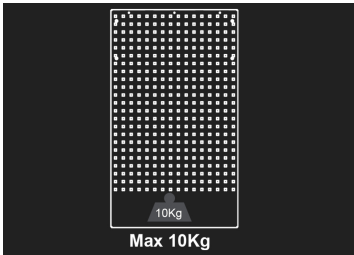

## 87D1116AKG

### Perforated panel

- For 1 corner base unit
- Grey front, gloss finish

	Dimensions W x D x H (mm)	Color	Weight (kg)
87D1116AKG	798 x 24 x 1052	Grey	6.9