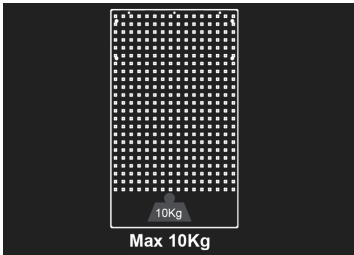

## 87D1116AKG

### Perforated panel

- For 1 corner base unit
- Grey front, gloss finish

Dimensions W x D x H (mm)

Color

Weight (kg)

87D1116AKG

798 x 24 x 1052

Grey