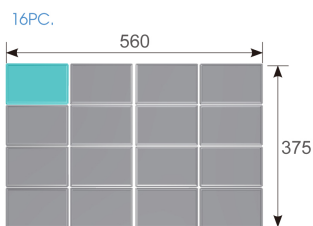

84700002BS2

Set of 2 storage trays (140 x 93 mm)

- Can be stowed in King Tony cases
- Adaptable for all King Tony tool trolley drawers
- For storing all kinds of accessories (nuts, washers, seals, etc...)
- Plastic storage trays

	Dimensions (mm)	Weight (g)	Unit weight (g)	Pair weight (g)
84700002BS2	140 X 93 X 43 (x2)		75	150