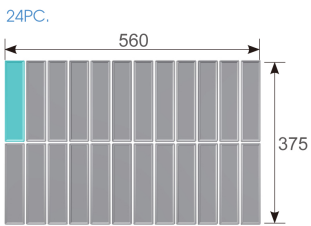

### Set of 2 storage trays (187 x 47 mm)

- Can be stowed in King Tony cases
- Adaptable for all King Tony tool trolley drawers
- For storing all kinds of accessories (nuts, washers, seals, etc...)
- Plastic storage trays

	Dimensions (mm)	Weight (g)	Unit weight (g)	Pair weight (g)
84700003BS2	187 x 47 x 43 (x2)		50	100