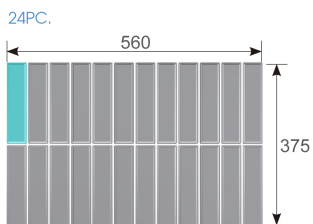

84700003BS2

Set of 2 storage trays (187 x 47 mm)

- Can be stowed in King Tony cases
- Adaptable for all King Tony tool trolley drawers
- For storing all kinds of accessories (nuts, washers, seals, etc...)
- Plastic storage trays

	Dimensions (mm)	Weight (g)	Unit weight (g)	Pair weight (g)
84700003BS2	187 x 47 x 43 (x2)		50	100