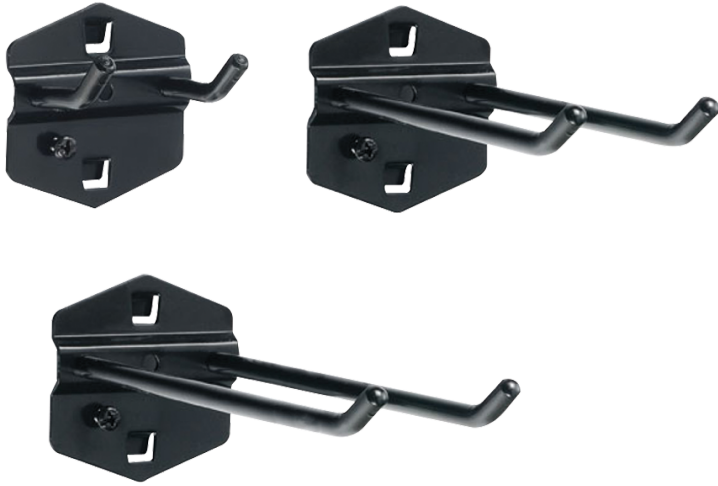

8750206

Double hook

- Compatible with pegboard (87502P25A) and wall cabinet (87201)
- Double square holders and screw adjustable

	Length of the brooch (mm)	Compatible with	Weight (g)
87502061	25	87502P12, 87201	49
87502064	100	87502P12, 87201	70
87502068	200	87502P12, 87201	120