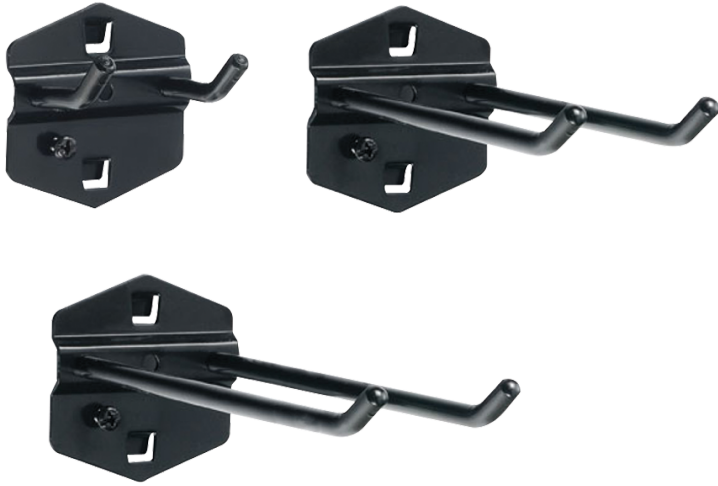

## 8750206

### Double hook

- Compatible with pegboard (87502P25A) and wall cabinet (87201)
- Double square holders and screw adjustable

|  | Length of the brooch (mm) | Compatible with | Weight (g) |
|---|---------------------------|-----------------|------------|
| 87502061  | 25                        | 87502P12, 87201 | 49         |
| 87502064  | 100                       | 87502P12, 87201 | 70         |
| 87502068  | 200                       | 87502P12, 87201 | 120        |