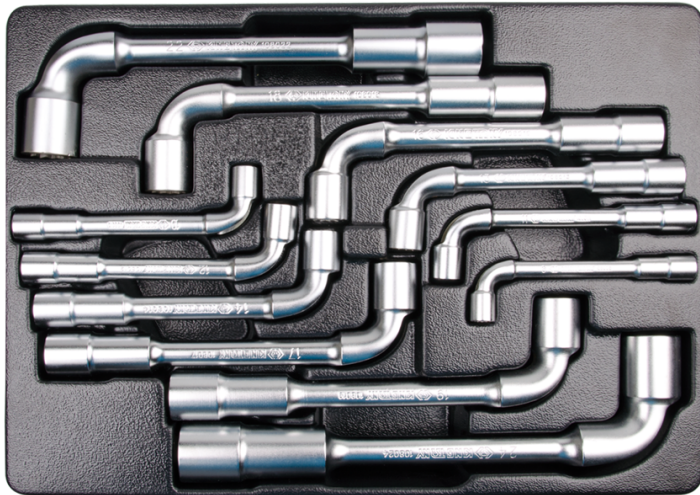

91812MR

M Angled socket wrench module set
"6x12 points" - 12pcs

Empty tray : 8491812MR
LxW Dimensions (mm) : 375x265
Weight (kg) : 4.75
BOX/CTN : 1/6

■ #4

Series

Content

1080

8, 10, 11, 12, 13, 14, 16, 17, 18, 19, 22,
24