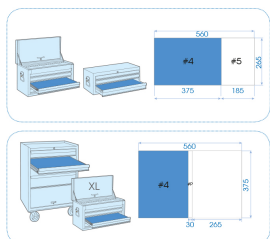

91812MR

M Angled socket wrench module set
"6x12 points" - 12pcs

Empty tray : 8491812MR
LxW Dimensions (mm) : 375x265
Weight (kg) : 4.75
BOX/CTN : 1/6

■ #4

	Series	Content
		1080 8, 10, 11, 12, 13, 14, 16, 17, 18, 19, 22, 24