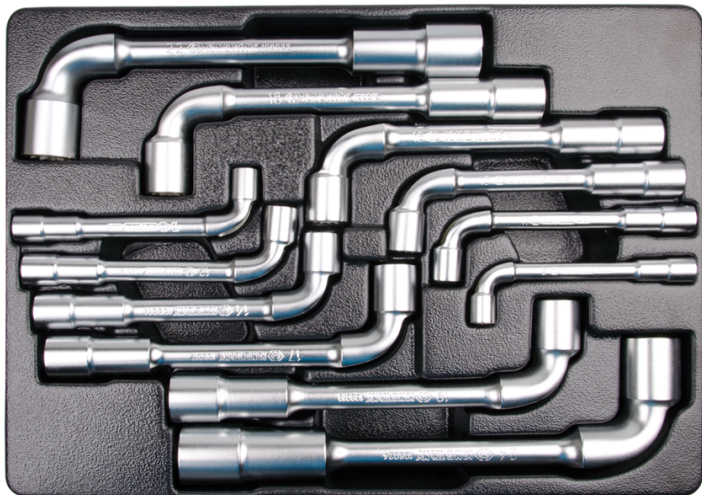

91812MR

M Angled socket wrench module set
"6x12 points" - 12pcs

Empty tray : 8491812MR
LxW Dimensions (mm) : 375x265
Weight (kg) : 4.75
BOX/CTN : 1/6

■ #4

	Series	Content
		1080 8, 10, 11, 12, 13, 14, 16, 17, 18, 19, 22, 24