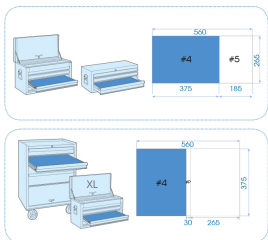

91812MR

M Angled socket wrench module set
"6x12 points" - 12pcs

Empty tray : 8491812MR
LxW Dimensions (mm) : 375x265
Weight (kg) : 4.75
BOX/CTN : 1/6

■ #4

Series

Content

1080

8, 10, 11, 12, 13, 14, 16, 17, 18, 19, 22,
24