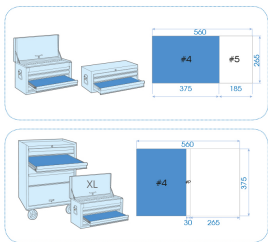

930110CR

M

Nutspinner set - 10 pcs

LxW Dimensions (mm) : 375x265

Weight (kg) : 1.4

BOX/CTN : 1/6

■ #4

Series

Content

1450

6, 7, 8, 9, 10, 11, 12, 13