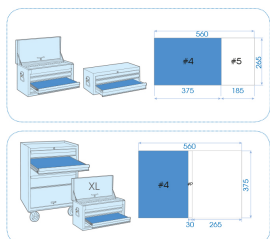

991024MR50

M XZN®, RIBE and 6 point hex wrench and screwdriver socket set - 24 pcs

LxW Dimensions (mm) : 265x375

Weight (kg) : 2.2

■ #4

		Series		Content
		3/8"	3039	M7 - M8 - M9
		1/2"	4025	6 - 7 - 8 - 10 - 12
		1/2"	4036	M8 - M10 - M12 - M14
		1/2"	4049	M10 - M12 - M13
		3/8" 1/2"	4813	4813