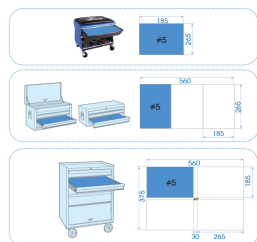

991026PR

M TORX® and RESISTORX® wrench, TORX® socket and TORX® screwdriver socket set - 26 pcs

LxW Dimensions (mm) : 185x265

Weight (kg) : 1.3

■ #5

		Series		Content
			4023	T30, T40, T45, T50, T55
			4375M	E10, E12, E14, E16, E18
			1143R	T10, T15, T20, T25, T27, T30, T40, T45, T50
			1147R	T10H, T15H, T20H, T25H, T27H, T30H, T40H