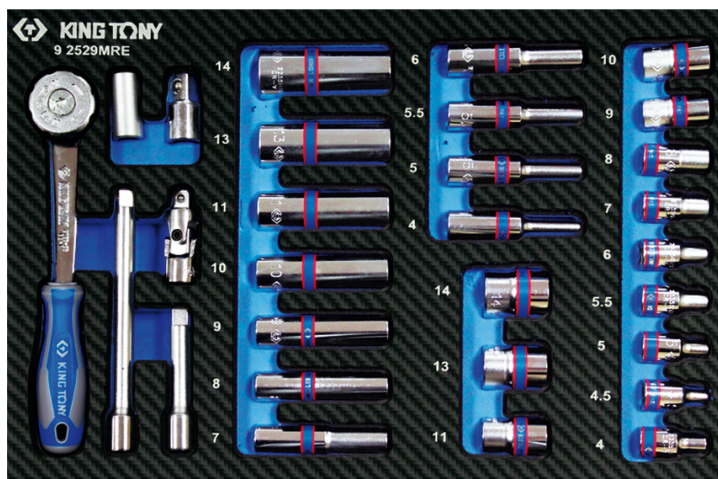

92529MRE

M 29 pcs 1/4" metric socket and accessories EVAWAVE tray

Empty tray : EF2529
 Weight (kg) : 0.85

■ #7

		Series	Content
		 1/4"	2335M 4, 4.5, 5, 5.5, 6, 7, 8, 9, 10, 11, 13, 14
		 1/4"	2235M 4, 5, 5.5, 6, 7, 8, 9, 10, 11, 13, 14
	 1/4"	2755G	275555G
	 1/4"	2221	222102, 222104 (55, 100 mm)
	 1/4"	2792	2792
	 1/4" 	2142	2142
	 3/8"  1/4"	2813	2813