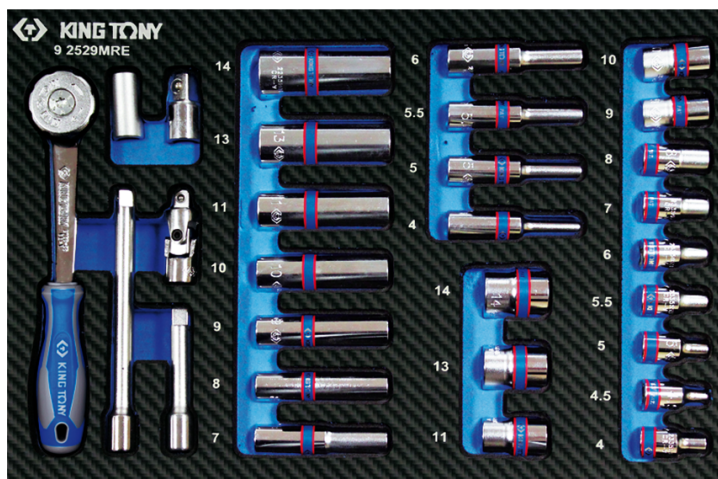

### M 29 pcs 1/4" metric socket and accessories EVAWAVE tray

Empty tray : EF2529  
 Weight (kg) : 0.85

■ #7

		Series	Content
			2335M 4, 4.5, 5, 5.5, 6, 7, 8, 9, 10, 11, 13, 14
			2235M 4, 5, 5.5, 6, 7, 8, 9, 10, 11, 13, 14
		2755G	275555G
		2221	222102, 222104 (55, 100 mm)
		2792	2792
	 	2142	2142
	 	2813	2813