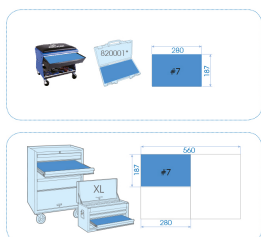

92529MRE

M 29 pcs 1/4" metric socket and accessories EVAWAVE tray

Empty tray : EF2529
 Weight (kg) : 0.85

■ #7

		Series	Content
		 1/4"	2335M 4, 4.5, 5, 5.5, 6, 7, 8, 9, 10, 11, 13, 14
		 1/4"	2235M 4, 5, 5.5, 6, 7, 8, 9, 10, 11, 13, 14
	 1/4"	2755G	275555G
	 1/4"	2221	222102, 222104 (55, 100 mm)
	 1/4"	2792	2792
	 1/4" 	2142	2142
	 3/8"  1/4"	2813	2813