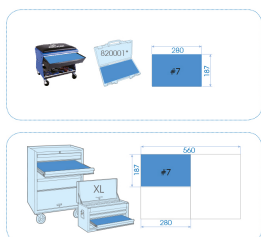

### M 29 pcs 1/4" metric socket and accessories EVAWAVE tray

Empty tray : EF2529  
 Weight (kg) : 0.85

■ #7

		Series	Content
			2335M 4, 4.5, 5, 5.5, 6, 7, 8, 9, 10, 11, 13, 14
			2235M 4, 5, 5.5, 6, 7, 8, 9, 10, 11, 13, 14
		2755G	275555G
		2221	222102, 222104 (55, 100 mm)
		2792	2792
	 	2142	2142
	 	2813	2813