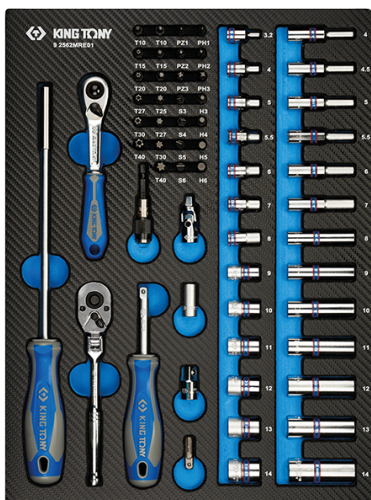

92562MRE

M 1/4" Socket set and accessories
metric EVAWAVE foam tray - 62 pcs

Empty tray : EF2562
Weight (kg) : 1.6

■ #9

		Series	Content
			2335M 3.2, 4, 5, 5.5, 6, 7, 8, 9, 10, 11, 12, 13, 14
			2235M 4, 4.5, 5, 5.5, 6, 7, 8, 9, 10, 11, 12, 13, 14
	 		2813 2813
			2792 2792
	 		2142 2142
			213312DF 2133NU
			2781P 278106P
			2178DF 2178DF

			752	75260
			770	25mm
			1025P	PH1, PH2, PH3
			1025Z	PZ1, PZ2, PZ3
			1025H	H3, H4, H5, H6
			1025S	3.0, 4.0, 5.0, 6.0
			1025T	T10, T15, T20, T25, T27, T30, T40
			1025U	T10H, T15H, T20H, T25H, T27H, T30H, T40H
			2773GS	277355GS