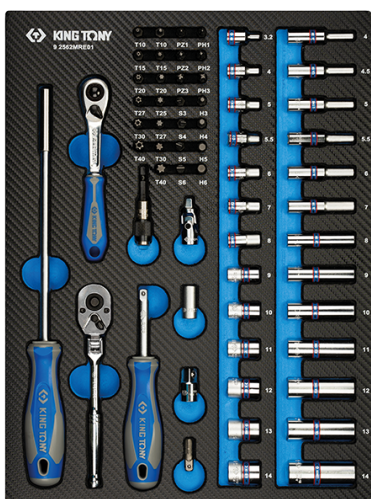

92562MRE

M 1/4" Socket set and accessories metric EVAWAVE foam tray - 62 pcs

Empty tray : EF2562
Weight (kg) : 1.6

■ #9

		Series	Content
			2335M 3.2, 4, 5, 5.5, 6, 7, 8, 9, 10, 11, 12, 13, 14
			2235M 4, 4.5, 5, 5.5, 6, 7, 8, 9, 10, 11, 12, 13, 14
			2755G 275555G
	 		2813 2813
			2792 2792
	 		2142 2142
			213312DF 2133NU
			2781P 278106P

	 1/4"		2178DF	2178DF
			752	75260
			770	25mm
			1025P	PH1, PH2, PH3
			1025Z	PZ1, PZ2, PZ3
			1025H	H3, H4, H5, H6
			1025S	3.0, 4.0, 5.0, 6.0
			1025T	T10, T15, T20, T25, T27, T30, T40
			1025U	T10H, T15H, T20H, T25H, T27H, T30H, T40H