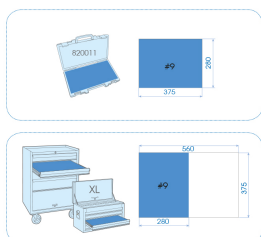

92562MRE

M 1/4" Socket set and accessories metric EVAWAVE foam tray - 62 pcs

Empty tray : EF2562
Weight (kg) : 1.6

■ #9

		Series	Content
			2335M 3.2, 4, 5, 5.5, 6, 7, 8, 9, 10, 11, 12, 13, 14
			2235M 4, 4.5, 5, 5.5, 6, 7, 8, 9, 10, 11, 12, 13, 14
			2755G 275555G
	 		2813 2813
			2792 2792
	 		2142 2142
			213312DF 2133NU
			2781P 278106P

	 1/4"		2178DF	2178DF
			752	75260
			770	25mm
			1025P	PH1, PH2, PH3
			1025Z	PZ1, PZ2, PZ3
			1025H	H3, H4, H5, H6
			1025S	3.0, 4.0, 5.0, 6.0
			1025T	T10, T15, T20, T25, T27, T30, T40
			1025U	T10H, T15H, T20H, T25H, T27H, T30H, T40H