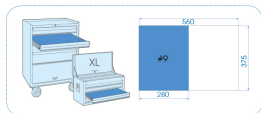

## 95570MRE

**M**

1/4" and 3/8" Socket set and accessories metric EVAWAVE foam tray - 70 pcs

Empty tray : EF5570

Weight (kg) : 3.2

■ #9

		Series	Content
		1/4"	2335M 3.2, 4, 4.5, 5, 5.5, 6, 7, 8, 9, 10, 11, 12, 13, 14
		1/4"	2375M E4, E5, E6, E7, E8
		1/4"	2033 T20, T25, T30, T40
		1/4"	2037 T10H, T15H, T20H, T25H, T27H, T30H
	1/4"	2792	2792
	1/4"	2221	50, 100 mm
	1/4"	2452	245205F
	1/4"	2755G	275555G