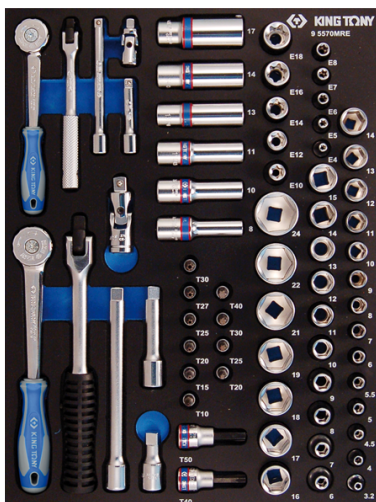

## 95570MRE

**M** 1/4" and 3/8" Socket set and accessories metric EVAWAVE foam tray - 70 pcs

Empty tray : EF5570  
 Weight (kg) : 3.2

■ #9

		Series	Content
		1/4"	2335M 3.2, 4, 4.5, 5, 5.5, 6, 7, 8, 9, 10, 11, 12, 13, 14
		1/4"	2375M E4, E5, E6, E7, E8
		1/4"	2033 T20, T25, T30, T40
		1/4"	2037 T10H, T15H, T20H, T25H, T27H, T30H
	1/4"	2792	2792
	1/4"	2221	50, 100 mm
	1/4"	2452	245205F
	1/4"	2755G	275555G

# KING TONY

Enjoy your work

			3335M	6, 7, 8, 9, 10, 11, 12, 13, 14, 15, 16, 17, 18, 19, 21, 22, 24
			3235M	8, 10, 11, 12, 14, 17
			3375M	E10, E12, E14, E16, E18
			3027	T40, T50
			3452G	345208G
			3755G	375508G
			3792	3792