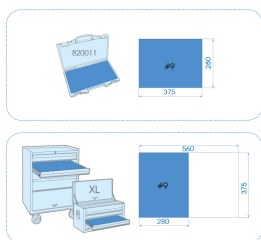

## 95570MRE

**M** 1/4" and 3/8" Socket set and accessories metric EVAWAVE foam tray - 70 pcs

Empty tray : EF5570  
 Weight (kg) : 3.2

■ #9

		Series	Content
		1/4"	2335M 3.2, 4, 4.5, 5, 5.5, 6, 7, 8, 9, 10, 11, 12, 13, 14
		1/4"	2375M E4, E5, E6, E7, E8
		1/4"	2033 T20, T25, T30, T40
		1/4"	2037 T10H, T15H, T20H, T25H, T27H, T30H
	1/4"	2792	2792
	1/4"	2221	50, 100 mm
	1/4"	2452	245205F
	1/4"	2755G	275555G

# KING TONY

Enjoy your work

			3335M	6, 7, 8, 9, 10, 11, 12, 13, 14, 15, 16, 17, 18, 19, 21, 22, 24
			3235M	8, 10, 11, 12, 14, 17
			3375M	E10, E12, E14, E16, E18
			3027	T40, T50
			3452G	345208G
			3755G	375508G
			3792	3792