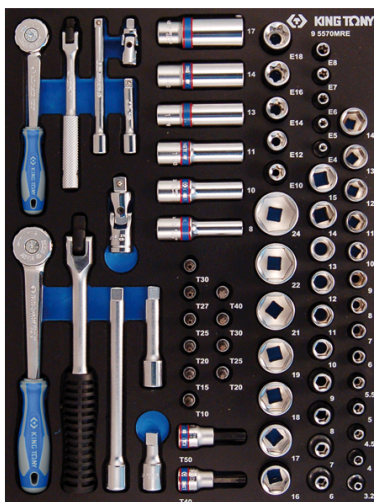

## 95570MRE

**M**

1/4" and 3/8" Socket set and accessories metric EVAWAVE foam tray - 70 pcs

Empty tray : EF5570

Weight (kg) : 3.2

■ #9

		Series	Content
		1/4"	2335M 3.2, 4, 4.5, 5, 5.5, 6, 7, 8, 9, 10, 11, 12, 13, 14
		1/4"	2375M E4, E5, E6, E7, E8
		1/4"	2033 T20, T25, T30, T40
		1/4"	2037 T10H, T15H, T20H, T25H, T27H, T30H
	1/4"	2792	2792
	1/4"	2221	50, 100 mm
	1/4"	2452	245205F
	1/4"	2755G	275555G

			3335M	6, 7, 8, 9, 10, 11, 12, 13, 14, 15, 16, 17, 18, 19, 21, 22, 24
			3235M	8, 10, 11, 12, 14, 17
			3375M	E10, E12, E14, E16, E18
			3027	T40, T50
			3452G	345208G
			3755G	375508G
			3792	3792