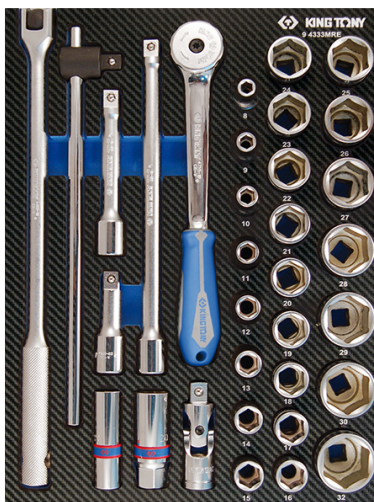

94333MRE

M 1/2" Socket set and accessories metric EVAWAVE foam tray - 33 pcs

Empty tray : EF4333

Weight (kg) : 5.3

■ #9

		Series	Content
		1/2"	4335M 8, 9, 10, 11, 12, 13, 14, 15, 16, 17, 18, 19, 20, 21, 22, 23, 24, 25, 26, 27, 28, 29, 30, 32
		1/2"	4572 457212 (300 mm)
		1/2"	4755G 475510G
		1/2"	4452F 445215F (375 mm)
		1/2"	4791 4791
		1/2"	4251 75, 125, 250 mm
		1/2"	4635 16, 20.8 mm