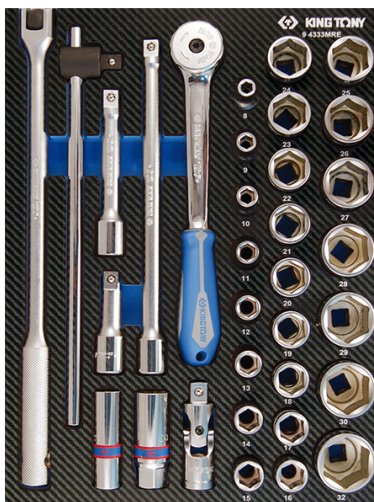

94333MRE

M 1/2" Socket set and accessories
metric EVAWAVE foam tray - 33 pcs

Empty tray : EF4333
Weight (kg) : 5.3

■ #9

		Series	Content
		1/2"	4335M 8, 9, 10, 11, 12, 13, 14, 15, 16, 17, 18, 19, 20, 21, 22, 23, 24, 25, 26, 27, 28, 29, 30, 32
		1/2"	4572 457212 (300 mm)
		1/2"	4755G 475510G
		1/2"	4452F 445215F (375 mm)
		1/2"	4791 4791
		1/2"	4251 75, 125, 250 mm
		1/2"	4635 16, 20.8 mm