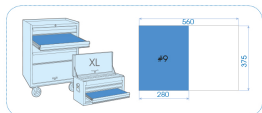

94333MRE

M 1/2" Socket set and accessories metric EVAWAVE foam tray - 33 pcs

Empty tray : EF4333

Weight (kg) : 5.3

■ #9

		Series	Content
		1/2"	4335M 8, 9, 10, 11, 12, 13, 14, 15, 16, 17, 18, 19, 20, 21, 22, 23, 24, 25, 26, 27, 28, 29, 30, 32
		1/2"	4572 457212 (300 mm)
		1/2"	4755G 475510G
		1/2"	4452F 445215F (375 mm)
		1/2"	4791 4791
		1/2"	4251 75, 125, 250 mm
		1/2"	4635 16, 20.8 mm