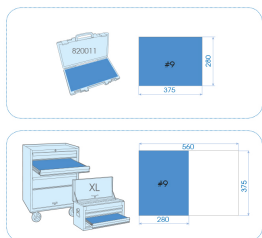

94333MRE

M 1/2" Socket set and accessories
metric EVAWAVE foam tray - 33 pcs

Empty tray : EF4333
Weight (kg) : 5.3

■ #9

		Series	Content
		1/2"	4335M 8, 9, 10, 11, 12, 13, 14, 15, 16, 17, 18, 19, 20, 21, 22, 23, 24, 25, 26, 27, 28, 29, 30, 32
		1/2"	4572 457212 (300 mm)
		1/2"	4755G 475510G
		1/2"	4452F 445215F (375 mm)
		1/2"	4791 4791
		1/2"	4251 75, 125, 250 mm
		1/2"	4635 16, 20.8 mm