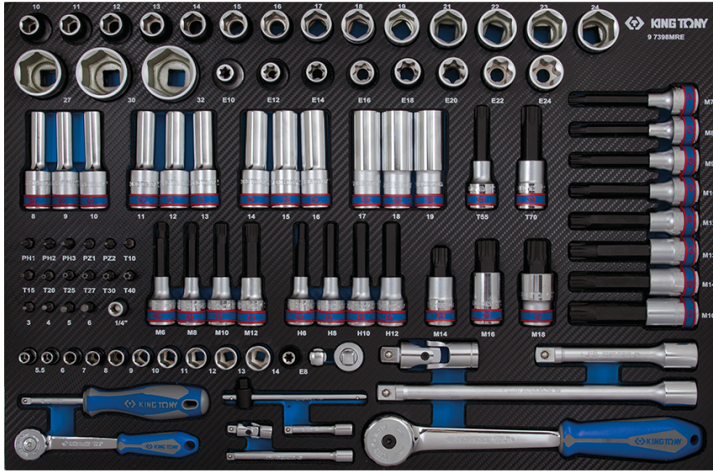

97398MRE

M 1/4", 3/8" and 1/2" socket set and accessories - 98 pcs

Weight (kg) : 8.8

■ #6 (560 x 375 mm)

		Series	Content
		1/4"	2335M 5.5, 6, 7, 8, 9, 10, 11, 12, 13, 14
		3/8"	3375M E8
		1/2"	4335M 10, 11, 12, 13, 14, 15, 16, 17, 18, 19, 21, 22, 23, 24, 27, 30, 32
		1/2"	4375M E10, E12, E14, E16, E18, E20, E22, E24
		1/2"	4235M 8, 9, 10, 11, 12, 13, 14, 15, 16, 17, 18, 19
		1/2"	4033 T55, T70
		1/2"	4049 M7, M8, M9, M10, M12, M13, M14, M16
		1/2"	4036 M6, M8, M10, M12

			4035	H6 , H8 , H10 , H12
			4026	M14, M16, M18
			1025H	H3, H4, H5, H6
			1025U	T10H, T15H, T20H, T25H, T27H, T30H, T40H
			1025P	PH1 , PH2 , PH3
			1025Z	PZ1, PZ2
	 		2142	2142
			2221	50, 100 mm (222102, 222104)
			2571	257145
			2755G	275555G
			2792	2792
			2178DF	2178DF
	 		2813	2813
	 		4813	4813
			4791	4791
			4251	125, 250 mm (425105, 425110)
			4755G	475510G