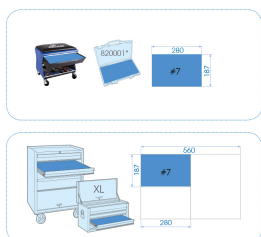

92565MRV

M 1/4" metric socket and accessories EVAWAVE set - 65 pcs

■ #7 (187 x 280 mm)

		Series	Content
		1/4"	2335M 4, 4.5, 5, 5.5, 6, 7, 8, 9, 10, 11, 12, 13, 14
		1/4"	2235M 4, 4.5, 5, 5.5, 6, 7, 8, 9, 10, 11, 12, 13, 14
		1/4"	2375M E4, E5, E6, E7, E8
			2221 222102, 222104, 222106
		1/4"	2013X T8, T9, T10, T15, T20, T25, T27, T30, T40
		1/4"	2015MX H3, H4, H5, H6, H8
		1/4"	2018X PZ1, PZ2
		1/4"	2011X PH1, PH2