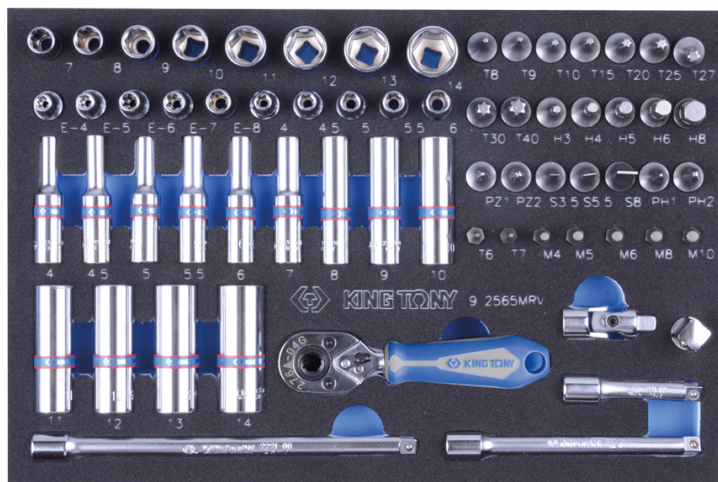

92565MRV

M 1/4" metric socket and accessories EVAWAVE set - 65 pcs

■ #7 (187 x 280 mm)

		Series	Content
		1/4"	2335M 4, 4.5, 5, 5.5, 6, 7, 8, 9, 10, 11, 12, 13, 14
		1/4"	2235M 4, 4.5, 5, 5.5, 6, 7, 8, 9, 10, 11, 12, 13, 14
		1/4"	2375M E4, E5, E6, E7, E8
			2221 222102, 222104, 222106
		1/4"	2013X T8, T9, T10, T15, T20, T25, T27, T30, T40
		1/4"	2015MX H3, H4, H5, H6, H8
		1/4"	2018X PZ1, PZ2
		1/4"	2011X PH1, PH2

			2012X	3.5, 5.5, 8
			1025T	T6, T7
			1025M	M4, M5, M6, M8, M10
			2792	2792
	 		276A	276A04G
	 		2813	2813