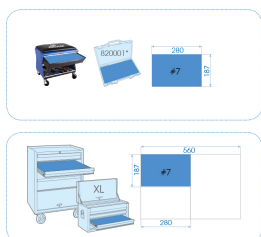

92565MRV

M 1/4" metric socket and accessories EVAWAVE set - 65 pcs

■ #7 (187 x 280 mm)

		Series	Content
		1/4"	2335M 4, 4.5, 5, 5.5, 6, 7, 8, 9, 10, 11, 12, 13, 14
		1/4"	2235M 4, 4.5, 5, 5.5, 6, 7, 8, 9, 10, 11, 12, 13, 14
		1/4"	2375M E4, E5, E6, E7, E8
	1/4"	2221	222102, 222104, 222106
		1/4"	2013X T8, T9, T10, T15, T20, T25, T27, T30, T40
		1/4"	2015MX H3, H4, H5, H6, H8
		1/4"	2018X PZ1, PZ2
		1/4"	2011X PH1, PH2