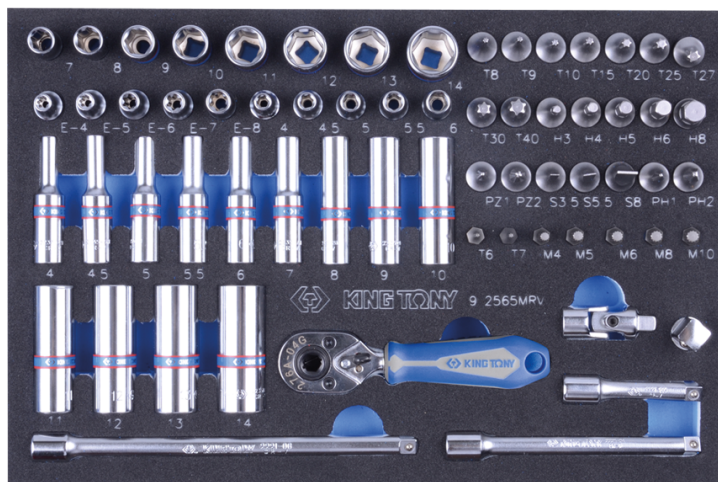

92565MRV

M 1/4" metric socket and accessories EVAWAVE set - 65 pcs

■ #7 (187 x 280 mm)

		Series	Content
		1/4"	2335M 4, 4.5, 5, 5.5, 6, 7, 8, 9, 10, 11, 12, 13, 14
		1/4"	2235M 4, 4.5, 5, 5.5, 6, 7, 8, 9, 10, 11, 12, 13, 14
		1/4"	2375M E4, E5, E6, E7, E8
	1/4"	2221	222102, 222104, 222106
		1/4"	2013X T8, T9, T10, T15, T20, T25, T27, T30, T40
		1/4"	2015MX H3, H4, H5, H6, H8
		1/4"	2018X PZ1, PZ2
		1/4"	2011X PH1, PH2

			2012X	3.5, 5.5, 8
			1025T	T6, T7
			1025M	M4, M5, M6, M8, M10
			2792	2792
	 		276A	276A04G
	 		2813	2813