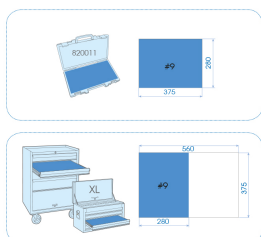

94537MRV

M

1/2" metric socket & accessory EVAWAVE set - 37 pcs

Empty tray : EF4537

■ #9

		Series	Content
		1/2"	4335M 8, 10, 11, 12, 13, 14, 15, 16, 17, 18, 19, 20, 21, 22, 23, 24, 26, 27, 28, 30, 32
		1/2"	4375M E10, E12, E14, E16, E18, E20, E22, E24
			4293 429302
			4251 425105R, 425110R
			4791 4791
		1/2"	463014RC 4635 463516M, 463521R
			4779G 477910G