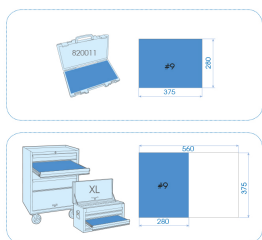

94537MRV

M

1/2" metric socket & accessory EVAWAVE set - 37 pcs

Empty tray : EF4537

■ #9

		Series	Content
		 1/2"	4335M 8, 10, 11, 12, 13, 14, 15, 16, 17, 18, 19, 20, 21, 22, 23, 24, 26, 27, 28, 30, 32
		 1/2"	4375M E10, E12, E14, E16, E18, E20, E22, E24
	 1/2"	4293	429302
	 1/2"	4251	425105R, 425110R
	 1/2"	4791	4791
			463014RC
		 1/2"	4635 463516M, 463521R
	 1/2"	4779G	477910G