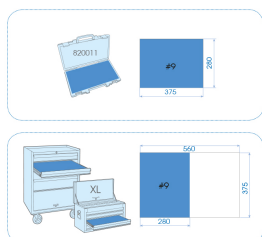

93544MRV

M

3/8" metric socket & accessory EVAWAVE set - 44 pcs

Empty tray : EF3544

■ #9

		Series	Content
		3/8"	3335M 10, 11, 12, 13, 14, 15, 16, 17, 18, 19, 20, 21, 22
		3/8"	3375M E7, E8, E10, E11, E12
		3/8"	3230M 8, 10, 11, 12, 13, 14, 16, 17, 19
		3/8"	3750M 10, 11, 12, 13, 14, 15, 16, 17, 18, 19
	3/8" 1/4"		3812 3812
	3/8" 1/2"		3814 3814
	3/8"		3779G 377908G
	3/8"		3223 322314