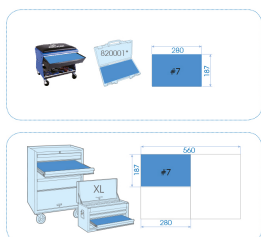

94138PRE

1/2" Hex and TORX® Bit socket EVAWAVE foam tray - 18 pcs

Empty tray : EF4138
Weight (kg) : 1.85

■ #7

Series

Content

1/2"

4033