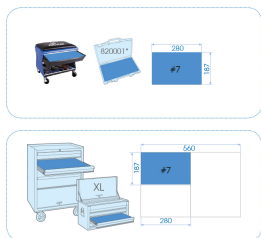

## 1/2" Hex and TORX® Bit socket EVAWAVE foam tray - 18 pcs

Empty tray : EF4138  
Weight (kg) : 1.85

■ #7

		Series	Content
		1/2"	4033 T20, T25, T27, T30, T40, T45, T50, T55, T60
		1/2"	4035 H4, H5, H6, H7, H8, H10, H12, H14, H17